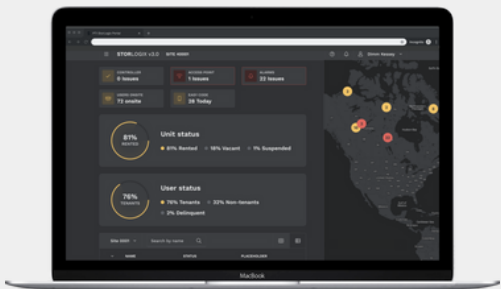

BONUS FEATURE

Self-storage owners and operators can pair StorLogix Cloud and DoorBoss to create an individualized notification system. If a DoorBoss smart lock is tampered with, StorLogix Cloud will notify management immediately via customizable messages.

WANT TO LEARN MORE?

Looking for more information about PTI's door security solutions?
Reach out to a PTI sales representative.